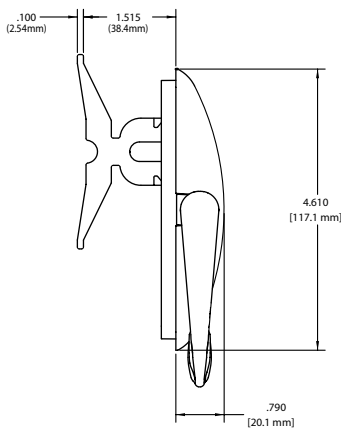

TRUTH™ | MAXIM SASH LOCKS

Key Features

- Solid and secure locking for Truth™ casement window system.
- Single & Multi Point latching system.
- This advanced locking system complements Truth™ casement winders.
- Whether a right or left hand window, this system utilises a nonhanded design to help reduce inventory.
- “Zippered locking effect” assures engagement of the top lock point.
- With 16mm of reach out / pull in capability, the window can be locked without being completely closed.
- Fully operable with fly screens.
- Covered by Truth’s Lifetime Warranty.

Single Point Lock