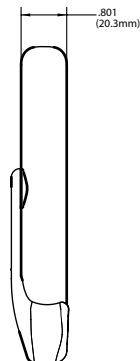

Multi Point Lock