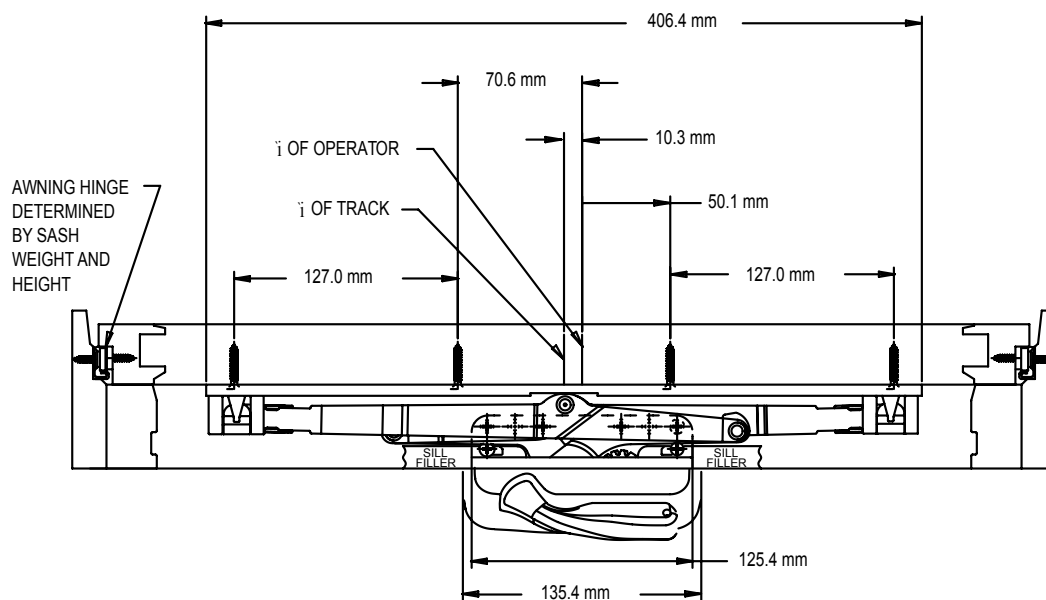

### Key Features

- Truth™ awning winders can be used to operate large awning windows.
- Scissor type winders used in conjunction with stile latches to secure sash.
- Compatible with series 824 & 826.
- Provides for maximum opening (approx 370mm) combined with wide “pull-in” connection to sash.
- 33% less effort to operate than previous Truth operators and 50% less than conventional chain winders.
- Operates sash sizes from 550mm to 1200mm wide and 2100mm high.
- Sash weights up to 85kg when used with Truth Awning Stays.
- Fully operable with fly screens.
- Stainless steel components are available for coastal applications.
- Covered by Truth’s Lifetime Warranty.

# TRUTH™ | MAXIM SASH LOCKS

## Key Features

- Solid and secure locking for Truth™ casement window system.
- Single & Multi Point latching system.
- This advanced locking system complements Truth™ casement winders.
- Whether a right or left hand window, this system utilises a nonhanded design to help reduce inventory.
- “Zippered locking effect” assures engagement of the top lock point.
- With 16mm of reach out / pull in capability, the window can be locked without being completely closed.
- Fully operable with fly screens.
- Covered by Truth’s Lifetime Warranty.

Single Point Lock

Multi Point Lock