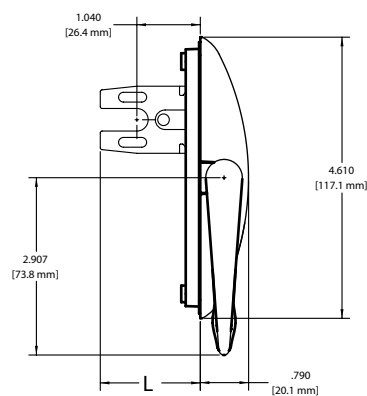

Multi Point Lock