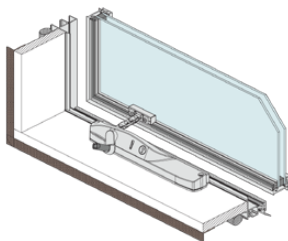

■ SERIES 755 COMFORTEDGE™ AWNING WINDOWS

1. × A patented double glazed window system designed for optimal thermal performance.
   - × ComfortEDGE™ reveal delivers a minimalist design aesthetic and optimised vision plane through the window.
   - × Thermal performance is achieved by reducing the exposed internal boundary and the ability to transfer energy through the aluminium frame.
   - × Accepts 18-20mm IGUs for excellent thermal performance.
2. Maximum Panel Height: Various
   Maximum Panel Width: Various
   Maximum Glass Thickness 18-20mm
   SHGC Range: 0.23 - 0.62
   Uw Range: 2.3 - 3.2

Millennium Windows and Doors fabricate AWS products, offering a superior understanding when it comes to the windows and door industry. Our experienced staff have an extensive knowledge which enables Millennium Windows and Doors to customise each and every project, to achieve your vision.

Phone: (02) 4822 5599 | Web: mwd.au

2D & 3D CAD Files Available | Download from specifyaws.com.au to use in your projects.